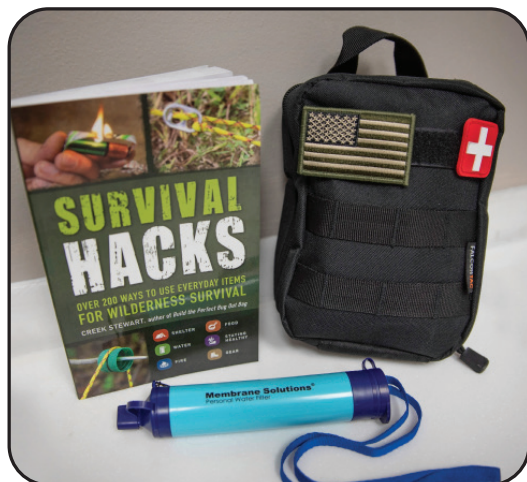

The **Survival Series** isn't just tough "looking", it's tough performing!