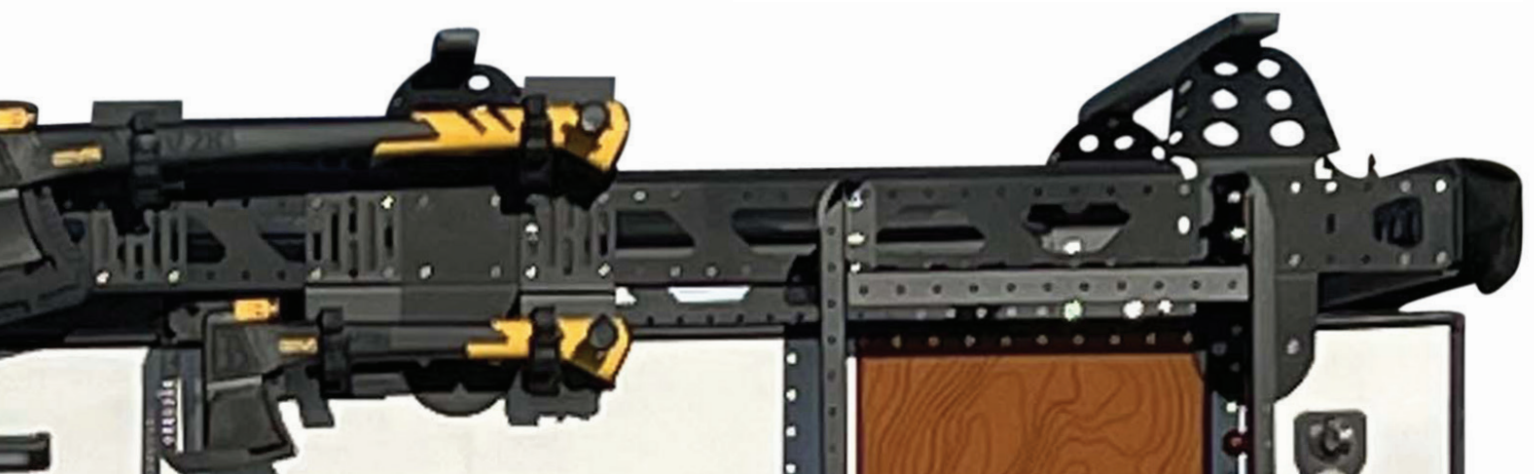

The **Survival Series** isn't just tough "looking", it's tough performing!