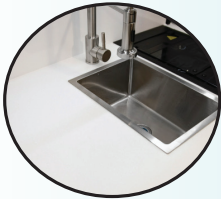

- Zero Wood
No rot, no mold, no problems!
- Composite Materials that do not absorb water!

All-Aluminum, All-Tube Chassis and Frame

All tubes are welded 360° around for superior strength.

Solid Surface Countertops –